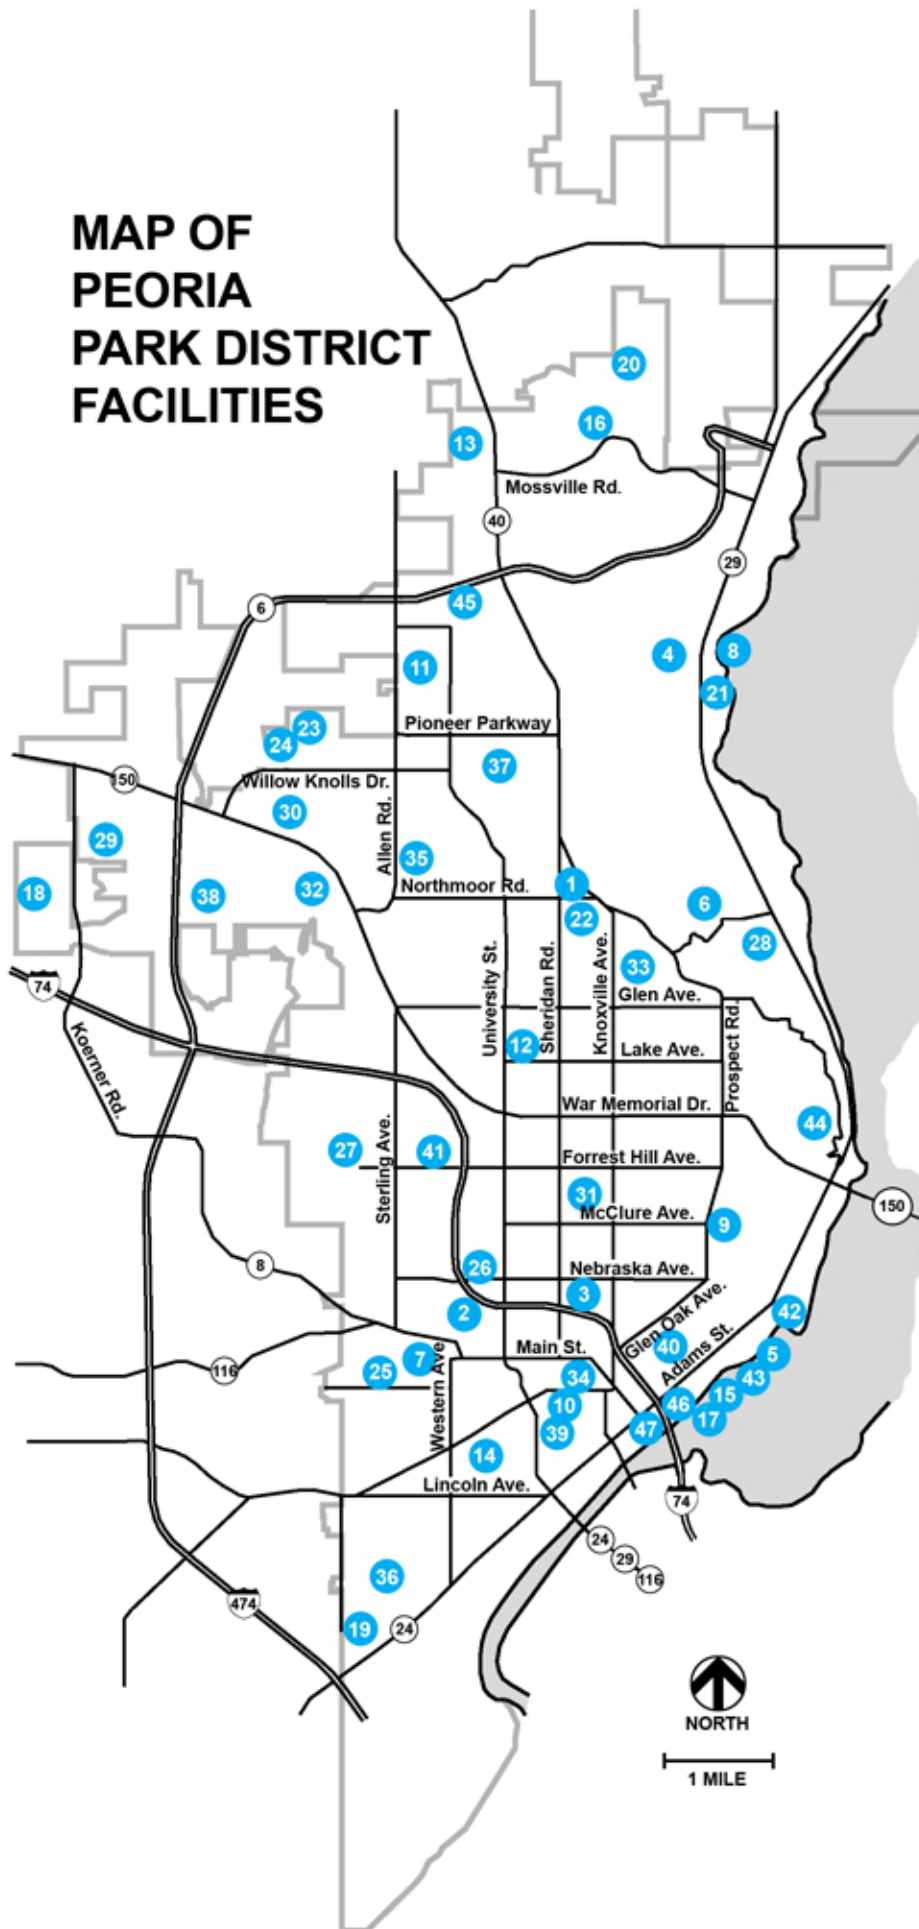

# MAP OF PEORIA PARK DISTRICT FACILITIES

## NEIGHBORHOOD PARKS

- 27. Becker Park: 3400 W. Woodhill Lane
- 28. Bielfeldt Park: 5906 N. Galena Rd.
- 29. Charter Oak Park: 5802 Orange Prairie Rd.
- 30. Chartwell Park: 2828 Willow Lake Rd.
- 31. Columbia Park: 300 McClure
- 32. Creighton Woods Park: off of Creighton Ter.
- 33. Endres Park: 5100 Willard Rd.
- 34. Giant Oak Park: 426 W. High St.
- 35. Iris Park: Intersection of Allen & Northmoor
- 36. Logan Park: 1414 S. Livingston, 676-8179
- 37. Manning Park: off of Queen Court Rd.
- 38. Markwoodland Park: 6001 N. Frostwood Pkwy
- 39. Martin Luther King Jr. Park: 825 W. McBean
- 40. Morton Square Park: 901 N.E. Monroe
- 41. Schmoeger Park: 3400 N. Western
- 42. Woodruff Park: foot of Grant St.

## LINEAR PARKS / TRAILS

- 43. Constitution Garden: located along RiverFront
- 44. Grandview Drive
- 45. North End – Rock Island Trail
- 46. Festival Park at the RiverFront
- 47. RiverFront Trail / Bike Path