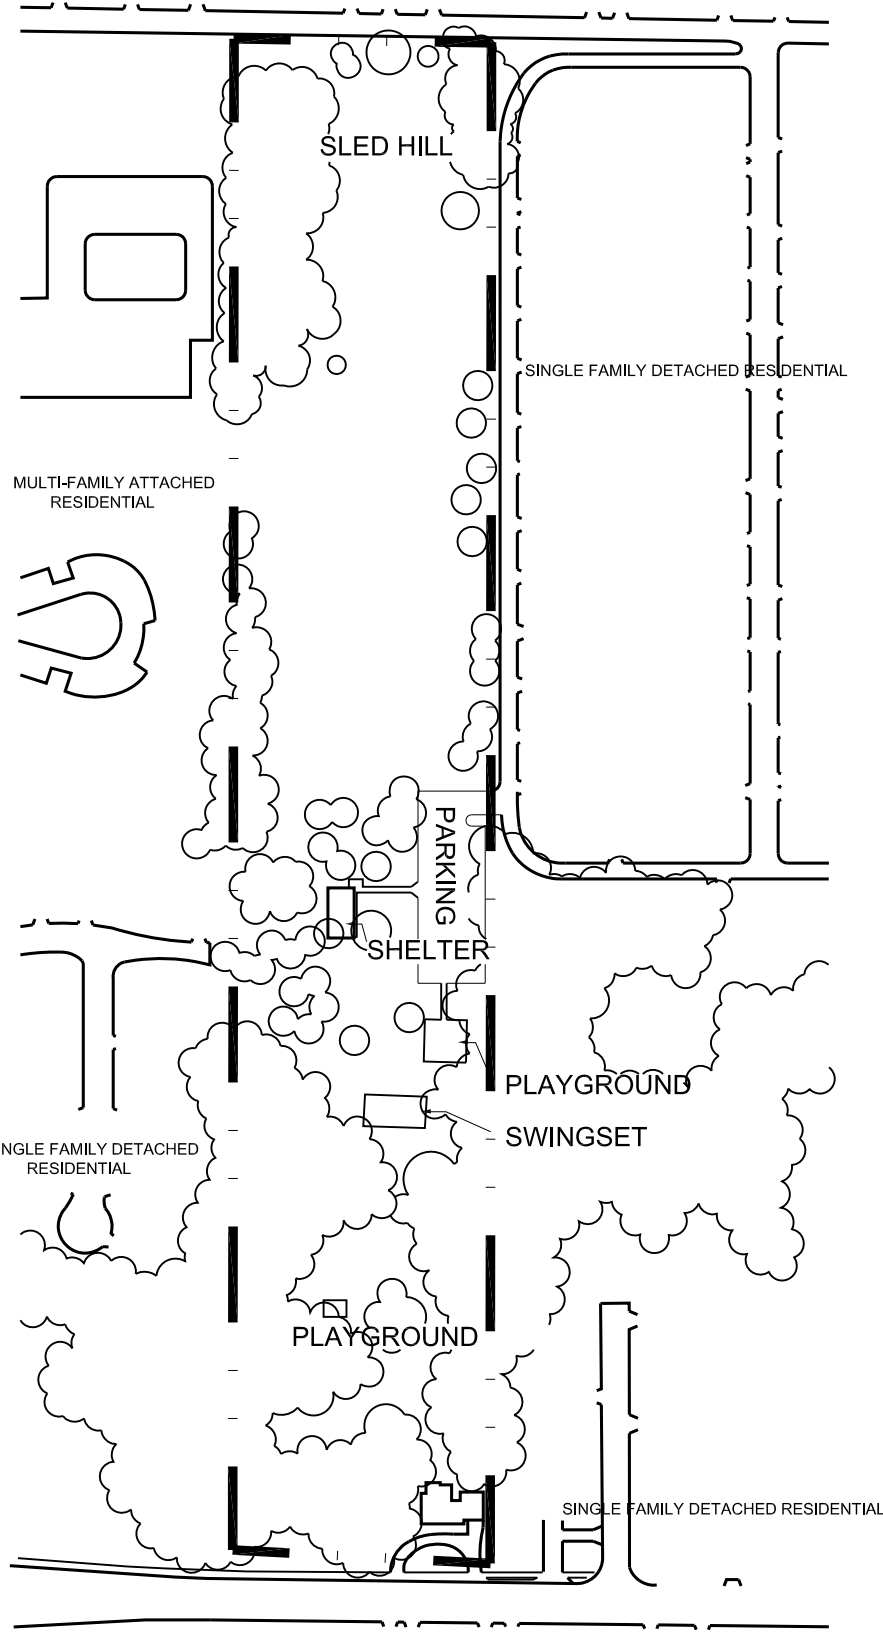

SINGLE FAMILY DETACHED RESIDENTIAL

PLAYGROUND LAYOUT at: Endres Park

PLEASURE DRIVEWAY AND PARK DISTRICT OF PEORIA, ILLINOIS

EXISTING CONDITIONS

0 50 100 200

 Scale 1" = 200'

NORTH

| | | | |
|------------------|--------|--------------------|--------|
| DRAWN BY: MTH | SCALE: | DATE: 8/23/2007 | SHEET: |
|------------------|--------|--------------------|--------|